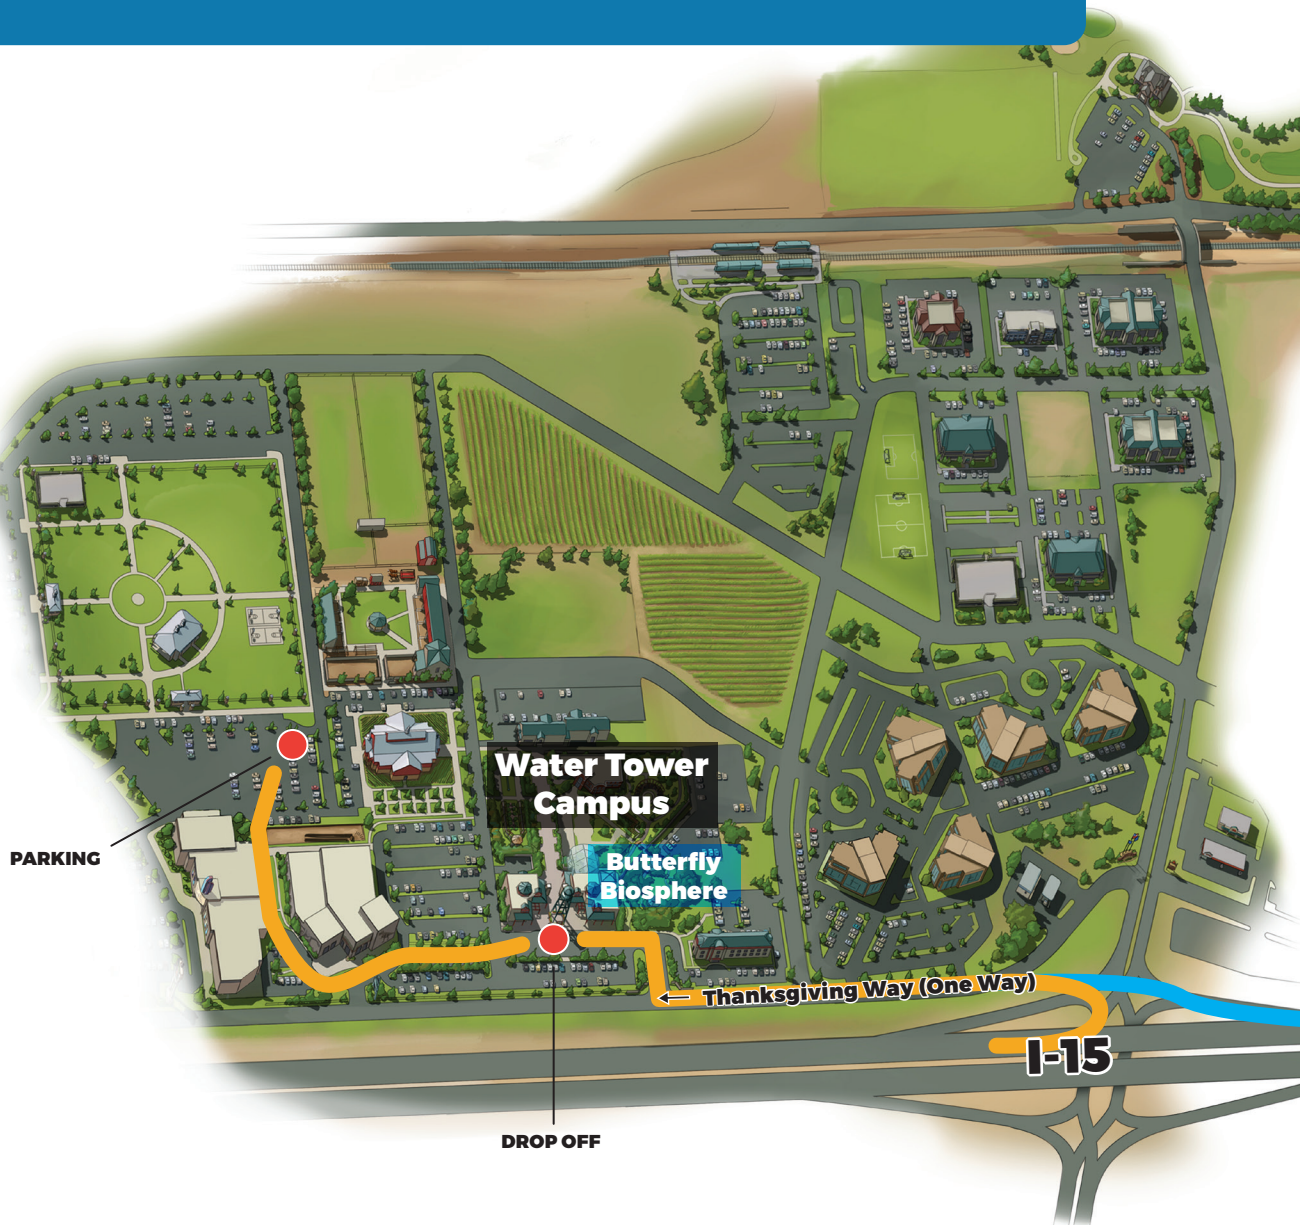

# Butterfly Biosphere Field Trip Driving and Parking Directions

The Butterfly Biosphere is located on Water Tower Campus, in the building directly north of the Water Tower.

3003 N THANKSGIVING WAY LEHI, UT 84043

## Driving Directions

### Northbound:

- Take exit 284 toward Timpanogos Highway from I-15
- Keep left at the fork to continue toward S W Frontage Rd/S Thanksgiving Way

### Southbound:

- Take exit 283 for Triumph Blvd from I-15
- Continue on S W Frontage Rd/S Thanksgiving Way
- Use drop off and parking location indicated on the map